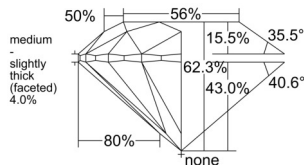

GIA®

FACSIMILE

GIA REPORT

7536924866

Verify this report at GIA.edu

GIA NATURAL DIAMOND DOSSIER®

November 06, 2025
GIA Report Number 7536924866
Shape and Cutting Style ..... Round Brilliant
Measurements ..... 5.05 - 5.08 x 3.16 mm

GRADING RESULTS

Carat Weight ..... 0.50 carat
Color Grade ..... J
Clarity Grade VVS1
Cut Grade ..... Excellent

ADDITIONAL GRADING INFORMATION

Polish ..... Excellent
Symmetry ..... Excellent
Fluorescence ..... None
Clarity Characteristics ..... Pinpoint, Feather
Inscription(s): GIA 7536924866

PROPORTIONS

Profile to actual proportions

GRADING SCALES

GIA COLOR SCALE

COLOREDNESS	D
	E
	F
	G
	H
	I
	J
NEAR COLORLESS	K
	L
Faint	M
	N
	O
	P
Very Light	Q
	R
	S
	T
	U
	V
Light	W
	X
	Y
	Z

GIA CLARITY SCALE

FLAWLESS	INTERNAL FLAWLESS	EXCELLENT	
VERY VERY SLIGHTLY INCLUDED	VVS₁	VERY GOOD	
	VVS₂		
VERY SLIGHTLY INCLUDED	VS₁	GOOD	
	VS₂		
SLIGHTLY INCLUDED	SI₁	FAIR	
	SI₂		
INCLUDED	I₁	POOR	
	I₂		
	I₃