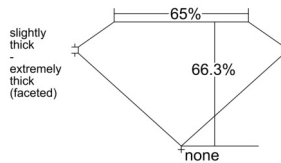

GIA®

FACSIMILE

GIA REPORT

7536939491

Verify this report at GIA.edu

GIA NATURAL DIAMOND DOSSIER®

November 07, 2025
GIA Report Number 7536939491
Shape and Cutting Style ..... Pear Brilliant
Measurements ..... 7.22 x 3.67 x 2.43 mm

GRADING RESULTS

Carat Weight ..... 0.40 carat
Color Grade ..... G
Clarity Grade VS2

ADDITIONAL GRADING INFORMATION

Polish ..... Excellent
Symmetry ..... Very Good
Fluorescence ..... None
Clarity Characteristics..... Crystal, Cavity
Inscription(s): GIA 7536939491

PROPORTIONS

Profile not to actual proportions

GRADING SCALES

GIA COLOR SCALE		GIA CLARITY SCALE			
COLORLESS	D	VERY VERY SLIGHTLY INCLUDED	FLAWLESS		
	E		INTERNALLY FLAWLESS		
	F		VVS₁		
	NEAR COLORLESS	G	VVS₂		
		H	VERY SLIGHTLY INCLUDED	VS₁	
		I		VS₂	
		FAINT	J	SLIGHTLY INCLUDED	SI₁
	K		SI₂		
	L		INCLUDED		I₁
	M			I₂	
N	I₃				
VERT LIGHT	O				
	P				
	Q				
	R				
	S				
	T				
	U				
LIGHT	V				
	W				
	X				
	Y				
	Z