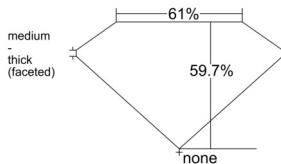

GIA®

FACSIMILE

GIA REPORT 7536952027

Verify this report at GIA.edu

GIA NATURAL DIAMOND DOSSIER®

November 10, 2025
GIA Report Number 7536952027
Shape and Cutting Style ..... Heart Brilliant
Measurements ..... 5.04 x 5.62 x 3.36 mm

GRADING RESULTS

Carat Weight ..... 0.57 carat
Color Grade ..... E
Clarity Grade VS2

ADDITIONAL GRADING INFORMATION

Polish ..... Excellent
Symmetry ..... Excellent
Fluorescence ..... None
Clarity Characteristics ..... Cloud, Crystal, Feather
Inscription(s): GIA 7536952027

PROPORTIONS

Profile not to actual proportions

GRADING SCALES

GIA COLOR SCALE		GIA CLARITY SCALE			
COLORLESS	D	VERY VERY SLIGHTLY INCLUDED	FLAWLESS		
	E		INTERNALLY FLAWLESS		
	F		VVS₁		
	G		VVS₂		
	NEAR COLORLESS	H	VERY SLIGHTLY INCLUDED	VS₁	
		I		VS₂	
		FAINT	J	SLIGHTLY INCLUDED	SI₁
			K		SI₂
	L		I₁		
	M		I₂		
N	I₃				
O					
VERT LIGHT	P	INCLUDED			
	Q				
	R				
	S				
	T				
	U				
	V				
LIGHT	W				
	X				
	Y				
	Z