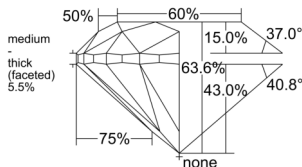

GIA®

FACSIMILE

GIA REPORT 7536952960

Verify this report at GIA.edu

GIA NATURAL DIAMOND DOSSIER®

November 10, 2025
GIA Report Number 7536952960
Shape and Cutting Style ..... Round Brilliant
Measurements ..... 4.94 - 4.97 x 3.15 mm

GRADING RESULTS

Carat Weight ..... 0.50 carat
Color Grade ..... G
Clarity Grade VS1
Cut Grade ..... Very Good

ADDITIONAL GRADING INFORMATION

Polish ..... Excellent
Symmetry ..... Excellent
Fluorescence ..... None
Clarity Characteristics ..... Crystal
Inscription(s): GIA 7536952960

PROPORTIONS

Profile to actual proportions

GRADING SCALES

GIA COLOR SCALE	GIA CLARITY SCALE	GIA CUT SCALE	
D	FLAWLESS	EXCELLENT	
E	INTERNALLY FLAWLESS		
F		VVS₁	VERY GOOD
G	VVS₂		
H	VS₁	GOOD	
I	VS₂		
J	SI₁	FAIR	
K	SI₂		
L	I₁	POOR	
M	I₂		
N	I₃		
O			
P			
Q			
R			
S			
T			
U			
V			
W			
X			
Y			
Z