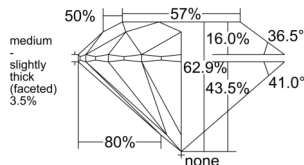

GIA®

FACSIMILE

GIA REPORT

7536954414

Verify this report at GIA.edu

GIA NATURAL DIAMOND DOSSIER®

November 10, 2025
GIA Report Number 7536954414
Shape and Cutting Style ..... Round Brilliant
Measurements ..... 5.67 - 5.69 x 3.57 mm

GRADING RESULTS

Carat Weight ..... 0.71 carat
Color Grade ..... E
Clarity Grade VVS1
Cut Grade ..... Excellent

ADDITIONAL GRADING INFORMATION

Polish ..... Excellent
Symmetry ..... Excellent
Fluorescence ..... Strong Blue
Clarity Characteristics ..... Cloud, Pinpoint
Inscription(s): GIA 7536954414

PROPORTIONS

Profile to actual proportions

GRADING SCALES

GIA COLOR SCALE

COLOURLESS	D
	E
	F
	G
	H
	I
	J
NEAR COLOURLESS	K
	L
FAIN	M
	N
	O
	P
VERY LIGHT	Q
	R
	S
	T
	U
	V
	W
	X
	Y
LIGHT	Z

GIA CLARITY SCALE

FLAWLESS	INTERNAL FLAWLESS	
		FLAWLESS
VERY VERY SLIGHTLY INCLUDED	VVS₁	
	VVS₂	
VERY SLIGHTLY INCLUDED	VS₁	
	VS₂	
SLIGHTLY INCLUDED	SI₁	
	SI₂	
INCLUDED	I₁	
	I₂	
	I₃	

GIA CUT SCALE

EXCELLENT
VERY GOOD
GOOD
FAIR
POOR