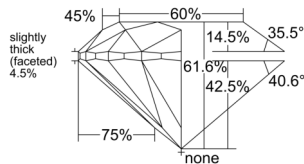

GIA®

FACSIMILE

GIA REPORT

7536958351

Verify this report at GIA.edu

GIA NATURAL DIAMOND DOSSIER®

November 10, 2025
GIA Report Number 7536958351
Shape and Cutting Style ..... Round Brilliant
Measurements ..... 5.00 - 5.06 x 3.10 mm

GRADING RESULTS

Carat Weight ..... 0.50 carat
Color Grade ..... G
Clarity Grade VS1
Cut Grade ..... Excellent

ADDITIONAL GRADING INFORMATION

Polish ..... Excellent
Symmetry ..... Very Good
Fluorescence ..... None
Clarity Characteristics..... Crystal, Needle, Cloud, Feather
Inscription(s): GIA 7536958351

PROPORTIONS

Profile to actual proportions