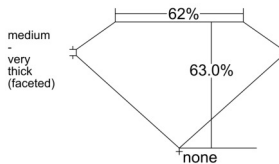

GIA®

FACSIMILE

GIA REPORT 7536967577

Verify this report at GIA.edu

GIA NATURAL DIAMOND DOSSIER®

November 12, 2025
GIA Report Number 7536967577
Shape and Cutting Style ..... Marquise Brilliant
Measurements ..... 7.36 x 3.39 x 2.14 mm

GRADING RESULTS

Carat Weight ..... 0.30 carat
Color Grade ..... D
Clarity Grade VVS2

ADDITIONAL GRADING INFORMATION

Polish ..... Very Good
Symmetry ..... Very Good
Fluorescence ..... Medium Blue
Clarity Characteristics ..... Pinpoint
Inscription(s): GIA 7536967577

PROPORTIONS

Profile not to actual proportions

GRADING SCALES

GIA COLOR SCALE		GIA CLARITY SCALE	
COLORLESS	D	VERY VERY SLIGHTLY INCLUDED	FLAWLESS
	E		INTERNALLY FLAWLESS
	F		VVS₁
	G		VVS₂
	H		VS₁
	I		VS₂
	J		SI₁
	K		SI₂
	L		I₁
	M		I₂
NEAR COLORLESS	N	SLIGHTLY INCLUDED	I₃
	O		
	P		
	Q		
FAINT	R		
	S		
	T		
	U		
VERT LIGHT	V		
	W		
	X		
	Y		
LIGHT	Z