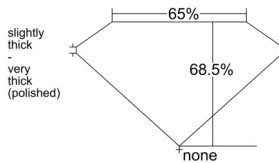

GIA®

FACSIMILE

GIA REPORT 7536968803

Verify this report at GIA.edu

GIA NATURAL DIAMOND DOSSIER®

November 11, 2025
GIA Report Number 7536968803
Shape and Cutting Style ..... Square Emerald Cut
Measurements ..... 4.55 x 4.52 x 3.10 mm

GRADING RESULTS

Carat Weight ..... 0.60 carat
Color Grade ..... F
Clarity Grade VS1

ADDITIONAL GRADING INFORMATION

Polish ..... Excellent
Symmetry ..... Very Good
Fluorescence ..... None
Clarity Characteristics ..... Cloud
Inscription(s): GIA 7536968803

PROPORTIONS

Profile not to actual proportions

GRADING SCALES

GIA COLOR SCALE		GIA CLARITY SCALE	
COLORLESS	D	VERY VERY SLIGHTLY INCLUDED	FLAWLESS
	E		INTERNALLY FLAWLESS
	F		VVS₁
	G		VVS₂
	H		VS₁
	I		VS₂
	J		SI₁
	K		SI₂
	L		I₁
	M		I₂
NEAR COLORLESS	N	SLIGHTLY INCLUDED	I₃
	O		
	P		
	Q		
FAINT	R	INCLUDED	
	S		
	T		
	U		
VERT LIGHT	V	LIGHT	
	W		
	X		
	Y		
	Z