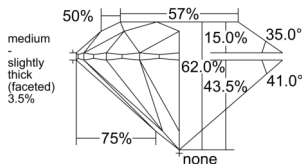

GIA®

FACSIMILE

GIA REPORT 7536982422

Verify this report at GIA.edu

GIA NATURAL DIAMOND DOSSIER®

November 17, 2025
GIA Report Number 7536982422
Shape and Cutting Style ..... Round Brilliant
Measurements ..... 4.33 - 4.36 x 2.69 mm

GRADING RESULTS

Carat Weight ..... 0.31 carat
Color Grade ..... H
Clarity Grade VS2
Cut Grade ..... Excellent

ADDITIONAL GRADING INFORMATION

Polish ..... Excellent
Symmetry ..... Excellent
Fluorescence ..... None
Clarity Characteristics ..... Crystal, Cloud
Inscription(s): GIA 7536982422

PROPORTIONS

GRADING SCALES

GIA COLOR SCALE

COLORESS	D
	E
	F
	G
	H
	I
	J
NEAR COLORESS	K
	L
FANIT	M
	N
	O
	P
	Q
VERY LIGHT	R
	S
	T
	U
	V
	W
	X
	Y
LIGHT	Z

GIA CLARITY SCALE

FLAWLESS	VERY VERY SLIGHTLY INCLUDED	VS₁	VS₂	SI₁	SI₂	I₁	I₂	I₃	
									VERY SLIGHTLY INCLUDED
INTERNALLY FLAWLESS									

GIA CUT SCALE

EXCELLENT
VERY GOOD
GOOD
FAIR
POOR