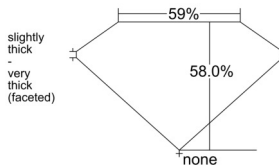

GIA®

FACSIMILE

GIA REPORT 7536992853

Verify this report at GIA.edu

GIA NATURAL DIAMOND DOSSIER®

November 13, 2025
GIA Report Number 7536992853
Shape and Cutting Style ..... Heart Brilliant
Measurements ..... 5.91 x 6.72 x 3.90 mm

GRADING RESULTS

Carat Weight ..... 0.90 carat
Color Grade ..... G
Clarity Grade VS2

ADDITIONAL GRADING INFORMATION

Polish ..... Excellent
Symmetry ..... Excellent
Fluorescence ..... None
Clarity Characteristics ..... Feather
Inscription(s): GIA 7536992853

PROPORTIONS

Profile not to actual proportions

GRADING SCALES

GIA COLOR SCALE		GIA CLARITY SCALE			
COLORLESS	D	VERY VERY SLIGHTLY INCLUDED	FLAWLESS		
	E		INTERNALLY FLAWLESS		
	F		VVS₁		
	G		VVS₂		
	NEAR COLORLESS	H	VERY SLIGHTLY INCLUDED	VS₁	
		I		VS₂	
		FAINT	J	SLIGHTLY INCLUDED	S₁
			K		S₂
	L		I₁		
	M		I₂		
N	I₃				
O					
VERT LIGHT	P	INCLUDED			
	Q				
	R				
	S				
	T				
	U				
	V				
	W				
LIGHT	X				
	Y				
	Z