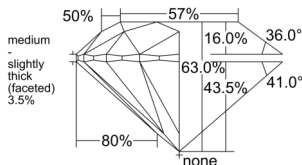

GIA®

FACSIMILE

GIA REPORT 7538024575

Verify this report at GIA.edu

GIA NATURAL DIAMOND DOSSIER®

August 06, 2025
GIA Report Number 7538024575
Shape and Cutting Style ..... Round Brilliant
Measurements ..... 4.50 - 4.54 x 2.85 mm

GRADING RESULTS

Carat Weight ..... 0.36 carat
Color Grade ..... H
Clarity Grade VS2
Cut Grade ..... Excellent

ADDITIONAL GRADING INFORMATION

Polish ..... Excellent
Symmetry ..... Excellent
Fluorescence ..... None
Clarity Characteristics ..... Crystal, Cloud
Inscription(s): GIA 7538024575

PROPORTIONS

GRADING SCALES

GIA COLOR SCALE

COLOURLESS	D
	E
	F
	G
	H
	I
	J
NEAR COLOURLESS	K
	L
FAIN	M
	N
	O
	P
VERY LIGHT	Q
	R
	S
	T
	U
	V
	W
	X
	Y
LIGHT	Z

GIA CLARITY SCALE

FLAWLESS	INTERNAL FLAWLESS	
		EXCELLENT
VERY VERY SLIGHTLY INCLUDED	VVS₁	
	VVS₂	
VERY SLIGHTLY INCLUDED	VS₁	
	VS₂	
SLIGHTLY INCLUDED	SI₁	
	SI₂	
INCLUDED	I₁	
	I₂	
	I₃	
POOR		

GIA CUT SCALE

EXCELLENT
VERY GOOD
GOOD
FAIR
POOR