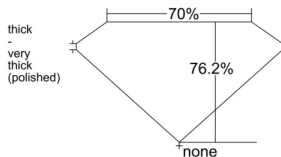

GIA®

FACSIMILE

GIA REPORT 7538042420

Verify this report at GIA.edu

GIA NATURAL DIAMOND DOSSIER®

August 18, 2025
GIA Report Number 7538042420
Shape and Cutting Style ..... Square Modified Brilliant
Measurements ..... 4.10 x 4.03 x 3.07 mm

GRADING RESULTS

Carat Weight ..... 0.47 carat
Color Grade ..... E
Clarity Grade SI1

ADDITIONAL GRADING INFORMATION

Polish ..... Excellent
Symmetry ..... Very Good
Fluorescence ..... None
Clarity Characteristics ..... Feather
Inscription(s): GIA 7538042420

PROPORTIONS

Profile not to actual proportions

GRADING SCALES

GIA COLOR SCALE		GIA CLARITY SCALE			
COLORLESS	D	VERY VERY SLIGHTLY INCLUDED	FLAWLESS		
	E		INTERNALLY FLAWLESS		
	F	VERY SLIGHTLY INCLUDED	VVS₁		
	G		VVS₂		
	H		VS₁		
	NEAR COLORLESS	I	SLIGHTLY INCLUDED	VS₂	
		J		SI₁	
		FAINT	K	INCLUDED	SI₂
			L		I₁
			M		I₂
VERT LIGHT	N	LIGHT	I₃		
	O				
	P				
	Q				
	R