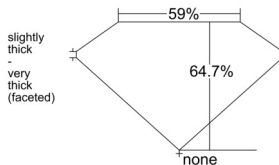

GIA®

FACSIMILE

GIA REPORT 7538050640

Verify this report at GIA.edu

GIA NATURAL DIAMOND DOSSIER®

August 11, 2025
GIA Report Number 7538050640
Shape and Cutting Style ..... Oval Brilliant
Measurements ..... 6.81 x 4.88 x 3.16 mm

GRADING RESULTS

Carat Weight ..... 0.70 carat
Color Grade ..... E
Clarity Grade SI1

ADDITIONAL GRADING INFORMATION

Polish ..... Excellent
Symmetry ..... Very Good
Fluorescence ..... None
Clarity Characteristics ..... Feather, Crystal, Cavity
Inscription(s): GIA 7538050640

PROPORTIONS

Profile not to actual proportions

GRADING SCALES

GIA COLOR SCALE		GIA CLARITY SCALE	
COLORLESS	D	VERY VERY SLIGHTLY INCLUDED	FLAWLESS
	E		INTERNALLY FLAWLESS
	F		VVS₁
	G		VVS₂
	H		VS₁
	I		VS₂
	J		SI₁
	K		SI₂
	L		I₁
	M		I₂
NEAR COLORLESS	N	SLIGHTLY INCLUDED	I₃
	O		
	P		
	Q		
FAINT	R		
	S		
	T		
	U		
VERT LIGHT	V		
	W		
	X		
	Y		
LIGHT	Z