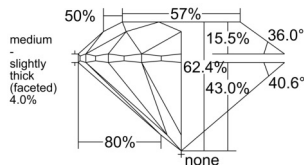

GIA®

FACSIMILE

GIA REPORT 7538057656

Verify this report at GIA.edu

GIA NATURAL DIAMOND DOSSIER®

August 07, 2025
GIA Report Number 7538057656
Shape and Cutting Style ..... Round Brilliant
Measurements ..... 4.39 - 4.41 x 2.74 mm

GRADING RESULTS

Carat Weight ..... 0.33 carat
Color Grade ..... E
Clarity Grade VVS1
Cut Grade ..... Excellent

ADDITIONAL GRADING INFORMATION

Polish ..... Excellent
Symmetry ..... Excellent
Fluorescence ..... None
Clarity Characteristics ..... Pinpoint, Feather
Inscription(s): GIA 7538057656

PROPORTIONS

Profile to actual proportions

GRADING SCALES

GIA COLOR SCALE

COLORLESS	D
	E
	F
	G
	H
	I
	J
NEAR COLORLESS	K
	L
FAIN	M
	N
	O
	P
VERY LIGHT	Q
	R
	S
	T
	U
	V
	W
	X
	Y
LIGHT	Z

GIA CLARITY SCALE

FLAWLESS	INTERNAL FLAWLESS	
		FLAWLESS
VERY VERY SLIGHTLY INCLUDED	VVS₁	
	VVS₂	
VERY SLIGHTLY INCLUDED	VS₁	
	VS₂	
SLIGHTLY INCLUDED	SI₁	
	SI₂	
INCLUDED	I₁	
	I₂	
	I₃	

GIA CUT SCALE

EXCELLENT
VERY GOOD
GOOD
FAIR
POOR