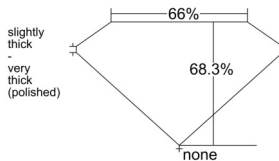

GIA®

FACSIMILE

GIA REPORT 7538058085

Verify this report at GIA.edu

GIA NATURAL DIAMOND DOSSIER®

August 07, 2025
GIA Report Number 7538058085
Shape and Cutting Style ..... Emerald Cut
Measurements ..... 5.02 x 3.67 x 2.51 mm

GRADING RESULTS

Carat Weight ..... 0.46 carat
Color Grade ..... F
Clarity Grade VS1

ADDITIONAL GRADING INFORMATION

Polish ..... Excellent
Symmetry ..... Very Good
Fluorescence ..... None
Clarity Characteristics..... Crystal, Feather, Pinpoint
Inscription(s): GIA 7538058085

PROPORTIONS

Profile not to actual proportions

GRADING SCALES

GIA COLOR SCALE		GIA CLARITY SCALE			
COLORLESS	D	VERY VERY SLIGHTLY INCLUDED	FLAWLESS		
	E		INTERNALLY FLAWLESS		
	F	VERY SLIGHTLY INCLUDED	VS₁		
	G		VS₂		
	H		VS₁		
	NEAR COLORLESS	I	SLIGHTLY INCLUDED	VS₂	
		J		SI₁	
		FAINT	K	INCLUDED	SI₂
			L		I₁
			M		I₂
VERT LIGHT	N	LIGHT	I₃		
	O				
	P				
	Q				
	R