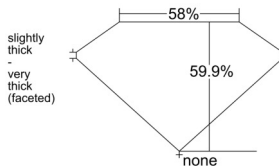

GIA®

FACSIMILE

GIA REPORT 7538109656

Verify this report at GIA.edu

GIA NATURAL DIAMOND DOSSIER®

August 12, 2025
GIA Report Number 7538109656
Shape and Cutting Style ..... Heart Brilliant
Measurements ..... 4.83 x 5.45 x 3.26 mm

GRADING RESULTS

Carat Weight ..... 0.51 carat
Color Grade ..... F
Clarity Grade VS1

ADDITIONAL GRADING INFORMATION

Polish ..... Excellent
Symmetry ..... Excellent
Fluorescence ..... Faint
Clarity Characteristics..... Crystal, Cloud, Needle, Pinpoint
Inscription(s): GIA 7538109656

PROPORTIONS

Profile not to actual proportions

GRADING SCALES

GIA COLOR SCALE		GIA CLARITY SCALE			
COLORLESS	D	VERY VERY SLIGHTLY INCLUDED	FLAWLESS		
	E		INTERNALLY FLAWLESS		
	F	VERY SLIGHTLY INCLUDED	VVS₁		
	G		VVS₂		
	H		VS₁		
	NEAR COLORLESS	I	SLIGHTLY INCLUDED	VS₂	
		J		SI₁	
		FAINT	K	INCLUDED	SI₂
			L		I₁
			M		I₂
VERT LIGHT	N	LIGHT	I₃		
	O				
	P				
	Q				
	R