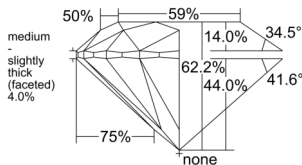

GIA®

FACSIMILE

GIA REPORT 7538113639

Verify this report at GIA.edu

GIA NATURAL DIAMOND DOSSIER®

August 13, 2025
GIA Report Number 7538113639
Shape and Cutting Style ..... Round Brilliant
Measurements ..... 5.32 - 5.34 x 3.32 mm

GRADING RESULTS

Carat Weight ..... 0.58 carat
Color Grade ..... H
Clarity Grade VS1
Cut Grade ..... Excellent

ADDITIONAL GRADING INFORMATION

Polish ..... Excellent
Symmetry ..... Excellent
Fluorescence ..... None
Clarity Characteristics ..... Feather, Pinpoint, Cloud
Inspection(s): GIA 7538113639

PROPORTIONS

Profile to actual proportions