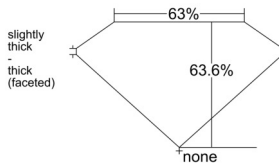

GIA®

FACSIMILE

GIA REPORT 7538169232

Verify this report at GIA.edu

GIA NATURAL DIAMOND DOSSIER®

August 20, 2025
GIA Report Number 7538169232
Shape and Cutting Style ..... Oval Brilliant
Measurements ..... 5.98 x 4.28 x 2.72 mm

GRADING RESULTS

Carat Weight ..... 0.46 carat
Color Grade I
Clarity Grade SI1

ADDITIONAL GRADING INFORMATION

Polish ..... Excellent
Symmetry ..... Very Good
Fluorescence ..... Medium Blue
Clarity Characteristics ..... Crystal
Inscription(s): GIA 7538169232

PROPORTIONS

Profile not to actual proportions

GRADING SCALES

GIA COLOR SCALE		GIA CLARITY SCALE	
COLORLESS	D	VERY VERY SLIGHTLY INCLUDED	FLAWLESS
	E		INTERNALLY FLAWLESS
	F		VVS₁
	G		VVS₂
	H		VS₁
	I		VS₂
	J		SI₁
	K		SI₂
	L		I₁
	M		I₂
NEAR COLORLESS	N	SLIGHTLY INCLUDED	I₃
	O		
	P		
	Q		
FAINT	R	INCLUDED	
	S		
	T		
	U		
VERT LIGHT	V		
	W		
	X		
	Y		
LIGHT	Z