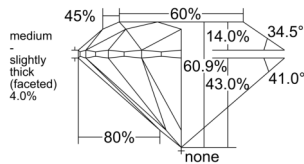

GIA®

FACSIMILE

GIA REPORT 7538184301

Verify this report at GIA.edu

GIA NATURAL DIAMOND DOSSIER®

August 21, 2025
GIA Report Number 7538184301
Shape and Cutting Style ..... Round Brilliant
Measurements ..... 4.02 - 4.03 x 2.46 mm

GRADING RESULTS

Carat Weight ..... 0.24 carat
Color Grade ..... D
Clarity Grade VVS2
Cut Grade ..... Excellent

ADDITIONAL GRADING INFORMATION

Polish ..... Excellent
Symmetry ..... Excellent
Fluorescence ..... None
Clarity Characteristics..... Needle, Pinpoint, Feather, Cloud
Inspection(s): GIA 7538184301

PROPORTIONS

Profile to actual proportions

GRADING SCALES

GIA COLOR SCALE

COLORESS	D
	E
	F
	G
	H
	I
	J
NEAR COLORESS	K
	L
Faint	M
	N
	O
	P
	Q
Very Light	R
	S
	T
	U
	V
	W
	X
	Y
Light	Z

GIA CLARITY SCALE

VERY VERY SLIGHTLY INCLUDED	FLAWLESS
	INTERNALLY FLAWLESS
VERY SLIGHTLY INCLUDED	VVS₁
	VVS₂
SLIGHTLY INCLUDED	VS₁
	VS₂
INCLUDED	SI₁
	SI₂
	I₁
	I₂
	I₃

GIA CUT SCALE

EXCELLENT	VERY GOOD	GOOD	FAIR	POOR