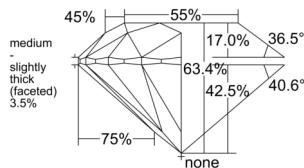

GIA®

FACSIMILE

GIA REPORT 7538192035

Verify this report at GIA.edu

GIA NATURAL DIAMOND DOSSIER®

September 05, 2025
GIA Report Number 7538192035
Shape and Cutting Style ..... Round Brilliant
Measurements ..... 5.60 - 5.63 x 3.56 mm

GRADING RESULTS

Carat Weight ..... 0.70 carat
Color Grade ..... F
Clarity Grade VS1
Cut Grade ..... Excellent

ADDITIONAL GRADING INFORMATION

Polish ..... Excellent
Symmetry ..... Very Good
Fluorescence ..... None
Clarity Characteristics ..... Cloud, Needle
Inscription(s): GIA 7538192035

PROPORTIONS

GRADING SCALES

GIA COLOR SCALE

COLOREDNESS	D
	E
	F
	G
	H
	I
	J
NEAR COLORLESS	K
	L
FAIN	M
	N
	O
	P
VERY LIGHT	Q
	R
	S
	T
	U
	V
	W
	X
	Y
LIGHT	Z

GIA CLARITY SCALE

FLAWLESS	VERY VERY SLIGHTLY INCLUDED	VS₁	VS₂	SI₁	SI₂	I₁	I₂	I₃	
									FLAWLESS
INTERNALLY FLAWLESS	VERY SLIGHTLY INCLUDED	VS₁	VS₂	SI₁	SI₂	I₁	I₂	I₃	

GIA CUT SCALE

EXCELLENT
VERY GOOD
GOOD
FAIR
POOR