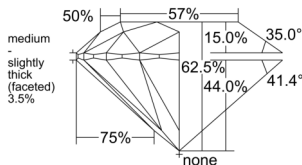

GIA®

FACSIMILE

GIA REPORT 7538193343

Verify this report at GIA.edu

GIA NATURAL DIAMOND DOSSIER®

August 22, 2025
GIA Report Number 7538193343
Shape and Cutting Style ..... Round Brilliant
Measurements ..... 4.63 - 4.65 x 2.90 mm

GRADING RESULTS

Carat Weight ..... 0.38 carat
Color Grade ..... D
Clarity Grade VVS1
Cut Grade ..... Excellent

ADDITIONAL GRADING INFORMATION

Polish ..... Excellent
Symmetry ..... Excellent
Fluorescence ..... Medium Blue
Clarity Characteristics ..... Pinpoint, Feather
Inscription(s): GIA 7538193343

PROPORTIONS

GRADING SCALES

GIA COLOR SCALE	GIA CLARITY SCALE	GIA CUT SCALE	
D	FLAWLESS	EXCELLENT	
E	INTERNALLY FLAWLESS		
F		VVS₁	VERY GOOD
G	VVS₂		
H	VS₁	GOOD	
I	VS₂		
J	SI₁	FAIR	
K	SI₂		
L	I₁	POOR	
M	I₂		
N	I₃		
O			
P			
Q			
R			
S			
T			
U			
V			
W			
X			
Y			
Z