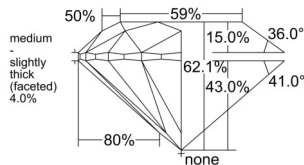

GIA®

FACSIMILE

GIA REPORT

7538197141

Verify this report at GIA.edu

GIA NATURAL DIAMOND DOSSIER®

August 25, 2025
GIA Report Number 7538197141
Shape and Cutting Style ..... Round Brilliant
Measurements ..... 4.47 - 4.50 x 2.78 mm

GRADING RESULTS

Carat Weight ..... 0.34 carat
Color Grade ..... E
Clarity Grade VVS2
Cut Grade ..... Excellent

ADDITIONAL GRADING INFORMATION

Polish ..... Excellent
Symmetry ..... Excellent
Fluorescence ..... None
Clarity Characteristics ..... Pinpoint, Cloud, Needle
Inscription(s): GIA 7538197141

PROPORTIONS

GRADING SCALES

GIA COLOR SCALE

COLORLESS	D
	E
	F
	G
	H
	I
NEAR COLORLESS	J
	K
	L
FAIN	M
	N
	O
	P
VERY LIGHT	Q
	R
	S
	T
	U
	V
	W
	X
	Y
LIGHT	Z

GIA CLARITY SCALE

FLAWLESS	INTERNAL FLAWLESS	
		EXCELLENT
VERY VERY SLIGHTLY INCLUDED	VVS₁	VERY GOOD
VERY SLIGHTLY INCLUDED	VVS₂	
SLIGHTLY INCLUDED	VS₁	GOOD
	VS₂	
INCLUDED	SI₁	FAIR
	SI₂	
INCLUDED	I₁	POOR
	I₂	
	I₃