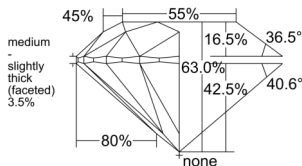

GIA®

FACSIMILE

GIA REPORT 7538202192

Verify this report at GIA.edu

GIA NATURAL DIAMOND DOSSIER®

September 03, 2025
GIA Report Number 7538202192
Shape and Cutting Style ..... Round Brilliant
Measurements ..... 5.36 - 5.41 x 3.40 mm

GRADING RESULTS

Carat Weight ..... 0.61 carat
Color Grade ..... F
Clarity Grade VS2
Cut Grade ..... Excellent

ADDITIONAL GRADING INFORMATION

Polish ..... Excellent
Symmetry ..... Excellent
Fluorescence ..... None
Clarity Characteristics ..... Crystal, Cloud
Inscription(s): GIA 7538202192

PROPORTIONS

Profile to actual proportions