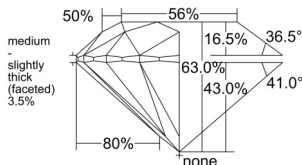

GIA®

FACSIMILE

GIA REPORT 7538218692

Verify this report at GIA.edu

GIA NATURAL DIAMOND DOSSIER®

August 25, 2025
GIA Report Number 7538218692
Shape and Cutting Style ..... Round Brilliant
Measurements ..... 4.71 - 4.74 x 2.98 mm

GRADING RESULTS

Carat Weight ..... 0.41 carat
Color Grade ..... E
Clarity Grade VS2
Cut Grade ..... Excellent

ADDITIONAL GRADING INFORMATION

Polish ..... Excellent
Symmetry ..... Excellent
Fluorescence ..... Strong Blue
Clarity Characteristics ..... Crystal
Inscription(s): GIA 7538218692

PROPORTIONS

GRADING SCALES

GIA COLOR SCALE

COLORLESS	D
	E
	F
	G
	H
	I
	J
NEAR COLORLESS	K
	L
FAIN	M
	N
	O
	P
VERY LIGHT	Q
	R
	S
	T
	U
	V
	W
	X
	Y
LIGHT	Z

GIA CLARITY SCALE

FLAWLESS	VERY VERY SLIGHTLY INCLUDED	VS₁	VS₂	VS₁	VS₂	SL₁	SL₂	I₁	I₂	I₃					
											FLAWLESS	INTERNALLY FLAWLESS	VERY SLIGHTLY INCLUDED	SLIGHTLY INCLUDED	INCLUDED

GIA CUT SCALE

EXCELLENT
VERY GOOD
GOOD
FAIR
POOR