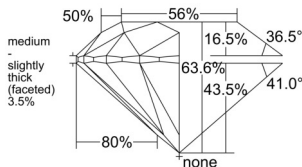

GIA®

FACSIMILE

GIA REPORT 7538223849

Verify this report at GIA.edu

GIA NATURAL DIAMOND DOSSIER®

August 26, 2025
GIA Report Number 7538223849
Shape and Cutting Style ..... Round Brilliant
Measurements ..... 5.00 - 5.04 x 3.19 mm

GRADING RESULTS

Carat Weight ..... 0.50 carat
Color Grade ..... F
Clarity Grade VVS2
Cut Grade ..... Excellent

ADDITIONAL GRADING INFORMATION

Polish ..... Excellent
Symmetry ..... Very Good
Fluorescence ..... None
Clarity Characteristics..... Cloud, Pinpoint, Feather, Indented
Natural

Inscription(s): GIA 7538223849

PROPORTIONS

Profile to actual proportions