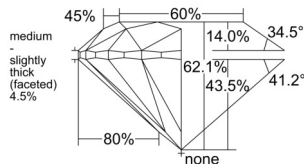

GIA®

FACSIMILE

GIA NATURAL DIAMOND DOSSIER®

August 28, 2025
GIA Report Number 7538238479
Shape and Cutting Style ..... Round Brilliant
Measurements ..... 5.24 - 5.27 x 3.26 mm

GRADING RESULTS

Carat Weight ..... 0.56 carat
Color Grade I
Clarity Grade VVS2
Cut Grade ..... Excellent

ADDITIONAL GRADING INFORMATION

Polish ..... Very Good
Symmetry ..... Excellent
Fluorescence ..... None
Clarity Characteristics ..... Cloud, Pinpoint
Inscription(s): GIA 7538238479

GIA REPORT 7538238479

Verify this report at GIA.edu

PROPORTIONS

Profile to actual proportions