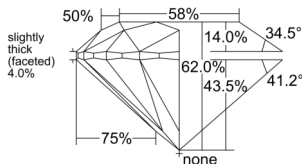

GIA®

FACSIMILE

GIA NATURAL DIAMOND DOSSIER®

August 28, 2025
GIA Report Number 7538242040
Shape and Cutting Style ..... Round Brilliant
Measurements ..... 5.30 - 5.33 x 3.30 mm

GRADING RESULTS

Carat Weight ..... 0.58 carat
Color Grade ..... G
Clarity Grade VS1
Cut Grade ..... Excellent

ADDITIONAL GRADING INFORMATION

Polish ..... Excellent
Symmetry ..... Excellent
Fluorescence ..... Medium Blue
Clarity Characteristics..... Cloud, Feather, Pinpoint
Inscription(s): GIA 7538242040

GIA REPORT 7538242040

Verify this report at GIA.edu

PROPORTIONS

Profile to actual proportions