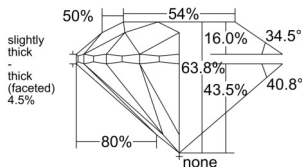

GIA®

FACSIMILE

GIA REPORT 7538257881

Verify this report at gia.edu

GIA NATURAL DIAMOND DOSSIER®

August 29, 2025
GIA Report Number 7538257881
Shape and Cutting Style ..... Round Brilliant
Measurements ..... 4.83 - 4.90 x 3.11 mm

GRADING RESULTS

Carat Weight ..... 0.46 carat
Color Grade ..... G
Clarity Grade VS1
Cut Grade ..... Very Good

ADDITIONAL GRADING INFORMATION

Polish ..... Excellent
Symmetry ..... Very Good
Fluorescence ..... None
Clarity Characteristics..... Cloud, Feather, Pinpoint, Indented
Natural

Inscription(s): GIA 7538257881

PROPORTIONS

Profile to actual proportions