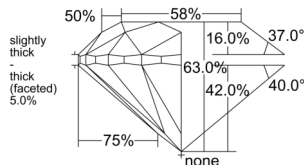

GIA®

FACSIMILE

GIA REPORT 7538265330

Verify this report at GIA.edu

GIA NATURAL DIAMOND DOSSIER®

August 29, 2025
GIA Report Number 7538265330
Shape and Cutting Style ..... Round Brilliant
Measurements ..... 4.84 - 4.90 x 3.07 mm

GRADING RESULTS

Carat Weight ..... 0.46 carat
Color Grade ..... D
Clarity Grade VS1
Cut Grade ..... Very Good

ADDITIONAL GRADING INFORMATION

Polish ..... Very Good
Symmetry ..... Very Good
Fluorescence ..... None
Clarity Characteristics..... Cloud, Needle, Pinpoint
Inspection(s): GIA 7538265330

PROPORTIONS

GRADING SCALES

GIA COLOR SCALE

COLOURLESS	D
	E
	F
	G
	H
	I
	J
NEAR COLOURLESS	K
	L
FAIN	M
	N
	O
	P
VERY LIGHT	Q
	R
	S
	T
	U
	V
	W
	X
	Y
LIGHT	Z

GIA CLARITY SCALE

FLAWLESS	VERY VERY SLIGHTLY INCLUDED	VS₁	VS₂	SLIGHTLY INCLUDED	SI₁	SI₂	I₁	I₂	I₃	
										VERY SLIGHTLY INCLUDED
INTERNALLY FLAWLESS										

GIA CUT SCALE

EXCELLENT
VERY GOOD
GOOD
FAIR
POOR