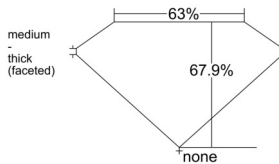

GIA®

FACSIMILE

GIA REPORT 7538267478

Verify this report at GIA.edu

GIA NATURAL DIAMOND DOSSIER®

August 30, 2025
GIA Report Number **7538267478**
Shape and Cutting Style ..... **Cushion Modified Brilliant**
Measurements ..... **5.38 x 5.13 x 3.48 mm**

GRADING RESULTS

Carat Weight ..... **0.81 carat**
Color Grade ..... **I**
Clarity Grade **VS1**

ADDITIONAL GRADING INFORMATION

Polish ..... **Excellent**
Symmetry ..... **Excellent**
Fluorescence ..... **Faint**
Clarity Characteristics ..... **Feather**
Inscription(s): **GIA 7538267478**

PROPORTIONS

Profile not to actual proportions

GRADING SCALES

GIA COLOR SCALE		GIA CLARITY SCALE			
COLORLESS	D	VERY VERY SLIGHTLY INCLUDED	FLAWLESS		
	E		INTERNALLY FLAWLESS		
	F	VERY SLIGHTLY INCLUDED	VVS₁		
	G		VVS₂		
	H		VS₁		
	NEAR COLORLESS	I	SLIGHTLY INCLUDED	VS₂	
		J		SI₁	
		FAINT	K	INCLUDED	SI₂
			L		I₁
			M		I₂
VERT LIGHT	N	NOT GRADED	I₃		
	O				
	P				
	Q				
	R				
	S				
	T				
LIGHT	U				
	V				
	W				
	X				
Y					
Z