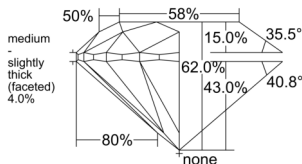

GIA®

FACSIMILE

GIA REPORT 7538268413

Verify this report at GIA.edu

GIA NATURAL DIAMOND DOSSIER®

September 01, 2025
GIA Report Number 7538268413
Shape and Cutting Style ..... Round Brilliant
Measurements ..... 4.62 - 4.65 x 2.87 mm

GRADING RESULTS

Carat Weight ..... 0.38 carat
Color Grade ..... E
Clarity Grade VVS1
Cut Grade ..... Excellent

ADDITIONAL GRADING INFORMATION

Polish ..... Excellent
Symmetry ..... Excellent
Fluorescence ..... None
Clarity Characteristics.. Pinpoint, Needle, Cloud, Indented Natural
Inspection(s): GIA 7538268413

PROPORTIONS

GRADING SCALES

GIA COLOR SCALE

COLORLESS	D
	E
	F
	G
	H
	I
NEAR COLORLESS	J
	K
	L
FAIN	M
	N
	O
	P
VERY LIGHT	Q
	R
	S
	T
	U
	V
	W
	X
	Y
LIGHT	Z

GIA CLARITY SCALE

FLAWLESS	INTERNAL FLAWLESS	
		FLAWLESS
VERY VERY SLIGHTLY INCLUDED	VVS₁	
	VVS₂	
VERY SLIGHTLY INCLUDED	VS₁	
	VS₂	
SLIGHTLY INCLUDED	SI₁	
	SI₂	
INCLUDED	I₁	
	I₂	
	I₃	

GIA CUT SCALE

EXCELLENT
VERY GOOD
GOOD
FAIR
POOR