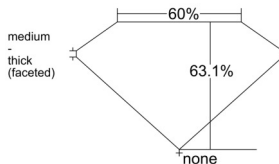

GIA®

FACSIMILE

GIA REPORT

7538269086

Verify this report at GIA.edu

GIA NATURAL DIAMOND DOSSIER®

August 30, 2025
GIA Report Number 7538269086
Shape and Cutting Style ..... Pear Brilliant
Measurements ..... 6.40 x 4.27 x 2.69 mm

GRADING RESULTS

Carat Weight ..... 0.44 carat
Color Grade ..... F
Clarity Grade VS1

ADDITIONAL GRADING INFORMATION

Polish ..... Excellent
Symmetry ..... Very Good
Fluorescence ..... None
Clarity Characteristics..... Crystal, Cloud, Needle, Pinpoint
Inscription(s): GIA 7538269086

PROPORTIONS

Profile not to actual proportions

GRADING SCALES

GIA COLOR SCALE		GIA CLARITY SCALE			
COLORLESS	D	VERY VERY SLIGHTLY INCLUDED	FLAWLESS		
	E		INTERNALLY FLAWLESS		
	F	VERY SLIGHTLY INCLUDED	VVS₁		
	G		VVS₂		
	H		VS₁		
	NEAR COLORLESS	I	SLIGHTLY INCLUDED	VS₂	
		J		SI₁	
		FAINT	K	INCLUDED	SI₂
			L		I₁
			M		I₂
VERT LIGHT	N	I₃			
	O				
	P				
	Q				
	R				
LIGHT	S				
	T				
	U				
	V				
	W				
X					
Y					
Z