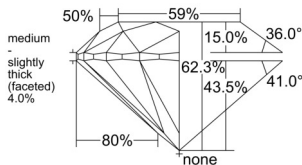

GIA®

FACSIMILE

GIA REPORT 7538272464

Verify this report at GIA.edu

GIA NATURAL DIAMOND DOSSIER®

September 01, 2025
GIA Report Number 7538272464
Shape and Cutting Style ..... Round Brilliant
Measurements ..... 4.52 - 4.54 x 2.82 mm

GRADING RESULTS

Carat Weight ..... 0.36 carat
Color Grade ..... E
Clarity Grade VVS1
Cut Grade ..... Excellent

ADDITIONAL GRADING INFORMATION

Polish ..... Excellent
Symmetry ..... Excellent
Fluorescence ..... None
Clarity Characteristics ..... Pinpoint
Inscription(s): GIA 7538272464

PROPORTIONS

GRADING SCALES

GIA COLOR SCALE

COLORLESS	D
	E
	F
	G
	H
	I
	J
NEAR COLORLESS	K
	L
Faint	M
	N
	O
	P
	Q
	R
	S
	T
	U
	V
	W
	X
	Y
LIGHT	Z

GIA CLARITY SCALE

FLAWLESS	INTERNAL FLAWLESS	
		FLAWLESS
VERY VERY SLIGHTLY INCLUDED	VVS₁	
	VVS₂	
VERY SLIGHTLY INCLUDED	VS₁	
	VS₂	
SLIGHTLY INCLUDED	SI₁	
	SI₂	
INCLUDED	I₁	
	I₂	
	I₃	

GIA CUT SCALE

EXCELLENT
VERY GOOD
GOOD
FAIR
POOR