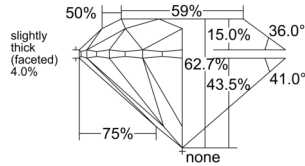

GIA®

FACSIMILE

GIA REPORT 7538279439

Verify this report at GIA.edu

GIA NATURAL DIAMOND DOSSIER®

September 02, 2025
GIA Report Number 7538279439
Shape and Cutting Style ..... Round Brilliant
Measurements ..... 5.34 - 5.38 x 3.36 mm

GRADING RESULTS

Carat Weight ..... 0.60 carat
Color Grade ..... G
Clarity Grade VS1
Cut Grade ..... Excellent

ADDITIONAL GRADING INFORMATION

Polish ..... Excellent
Symmetry ..... Excellent
Fluorescence ..... None
Clarity Characteristics..... Crystal, Cloud, Needle, Pinpoint
Inscription(s): GIA 7538279439

PROPORTIONS

Profile to actual proportions