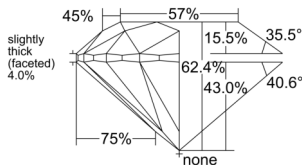

GIA®

FACSIMILE

GIA REPORT 7538279541

Verify this report at GIA.edu

GIA NATURAL DIAMOND DOSSIER®

September 02, 2025
GIA Report Number 7538279541
Shape and Cutting Style ..... Round Brilliant
Measurements ..... 5.34 - 5.38 x 3.34 mm

GRADING RESULTS

Carat Weight ..... 0.60 carat
Color Grade ..... H
Clarity Grade VS2
Cut Grade ..... Excellent

ADDITIONAL GRADING INFORMATION

Polish ..... Excellent
Symmetry ..... Excellent
Fluorescence ..... None
Clarity Characteristics ..... Crystal, Cloud
Inscription(s): GIA 7538279541

PROPORTIONS

Profile to actual proportions

GRADING SCALES

GIA COLOR SCALE	GIA CLARITY SCALE	GIA CUT SCALE	
D	FLAWLESS	EXCELLENT	
E	INTERNALLY FLAWLESS		
F		VVS₁	VERY GOOD
G	VVS₂		
H	VS₁	GOOD	
I	VS₂		
J	SI₁	FAIR	
K	SI₂		
L	I₁	POOR	
M	I₂		
N	I₃		
O			
P			
Q			
R			
S			
T			
U			
V			
W			
X			
Y			
Z