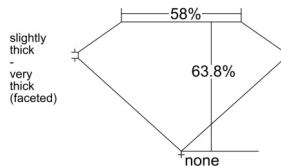

GIA®

FACSIMILE

GIA REPORT

7538284304

Verify this report at GIA.edu

GIA NATURAL DIAMOND DOSSIER®

September 02, 2025
GIA Report Number **7538284304**
Shape and Cutting Style ..... **Pear Brilliant**
Measurements ..... **5.79 x 3.72 x 2.37 mm**

GRADING RESULTS

Carat Weight ..... **0.30 carat**
Color Grade ..... **D**
Clarity Grade **VVS1**

ADDITIONAL GRADING INFORMATION

Polish ..... **Excellent**
Symmetry ..... **Very Good**
Fluorescence ..... **None**
Clarity Characteristics..... **Indented Natural, Feather**
Inscription(s): **GIA 7538284304**

PROPORTIONS

Profile not to actual proportions

GRADING SCALES

GIA COLOR SCALE		GIA CLARITY SCALE		
COLORLESS	D	VERY VERY SLIGHTLY INCLUDED	FLAWLESS	
	E		INTERNALLY FLAWLESS	
	F		VVS₁	
	G		VVS₂	
	NEAR COLORLESS	H	VERY SLIGHTLY INCLUDED	VS₁
		I		VS₂
		J	SLIGHTLY INCLUDED	I₁
		K		I₂
		L		I₃
		M		
FAINT	N	INCLUDED		
	O			
	P			
	Q			
	R			
	S			
	T			
	U			
VERT LIGHT	V			
	W			
	X			
	Y			
LIGHT	Z