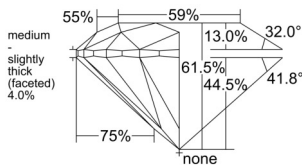

GIA®

FACSIMILE

GIA REPORT

7538287848

Verify this report at GIA.edu

GIA NATURAL DIAMOND DOSSIER®

September 03, 2025
GIA Report Number 7538287848
Shape and Cutting Style ..... Round Brilliant
Measurements ..... 5.72 - 5.76 x 3.53 mm

GRADING RESULTS

Carat Weight ..... 0.71 carat
Color Grade ..... H
Clarity Grade ..... Internally Flawless
Cut Grade ..... Excellent

ADDITIONAL GRADING INFORMATION

Polish ..... Excellent
Symmetry ..... Excellent
Fluorescence ..... Medium Blue
Clarity Characteristics..... Minor Details of Polish
Inscription(s): GIA 7538287848

PROPORTIONS

Profile to actual proportions

GRADING SCALES

GIA COLOR SCALE

COLORLESS	D
	E
	F
	G
	H
	I
	J
NEAR COLORLESS	K
	L
Faint	M
	N
	O
	P
	R
	S
	T
	U
	V
	W
	X
	Y
Light	Z

GIA CLARITY SCALE

FLAWLESS	INTERNAL FLAWLESS	
		FLAWLESS
VERY VERY SLIGHTLY INCLUDED	VVS₁	
	VVS₂	
VERY SLIGHTLY INCLUDED	VS₁	
	VS₂	
SLIGHTLY INCLUDED	SI₁	
	SI₂	
INCLUDED	I₁	
	I₂	
	I₃	

GIA CUT SCALE

EXCELLENT
VERY GOOD
GOOD
FAIR
POOR