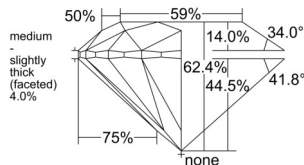

GIA®

FACSIMILE

GIA REPORT 7538293076

Verify this report at GIA.edu

GIA NATURAL DIAMOND DOSSIER®

September 04, 2025
GIA Report Number 7538293076
Shape and Cutting Style ..... Round Brilliant
Measurements ..... 4.26 - 4.30 x 2.67 mm

GRADING RESULTS

Carat Weight ..... 0.30 carat
Color Grade ..... G
Clarity Grade VVS1
Cut Grade ..... Excellent

ADDITIONAL GRADING INFORMATION

Polish ..... Excellent
Symmetry ..... Very Good
Fluorescence ..... None
Clarity Characteristics ..... Pinpoint
Inscription(s): GIA 7538293076

PROPORTIONS

Profile to actual proportions

GRADING SCALES

GIA COLOR SCALE

COLORESS	D
	E
	F
	G
	H
	I
	J
NEAR COLORESS	K
	L
FANIT	M
	N
	O
	P
VERY LIGHT	R
	S
	T
	U
	V
	W
	X
	Y
LIGHT	Z

GIA CLARITY SCALE

FLAWLESS	VERY VERY SLIGHTLY INCLUDED	VS₁	VS₂	VS₁	SI₁	SI₂	I₁	I₂	I₃	
										FLAWLESS
INTERNALLY FLAWLESS	VERY SLIGHTLY INCLUDED									

GIA CUT SCALE

EXCELLENT
VERY GOOD
GOOD
FAIR
POOR