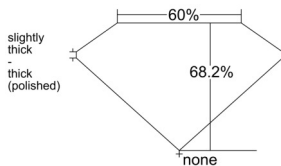

GIA®

FACSIMILE

GIA REPORT 7538300343

Verify this report at GIA.edu

GIA NATURAL DIAMOND DOSSIER®

September 03, 2025
GIA Report Number 7538300343
Shape and Cutting Style ..... **Cut-Cornered Rectangular Modified Brilliant**
Measurements ..... 5.29 x 4.20 x 2.87 mm

GRADING RESULTS

Carat Weight ..... 0.59 carat
Color Grade ..... H
Clarity Grade VS1

ADDITIONAL GRADING INFORMATION

Polish ..... Excellent
Symmetry ..... Very Good
Fluorescence ..... None
Clarity Characteristics..... Crystal, Pinpoint, Needle
Inscription(s): GIA 7538300343

PROPORTIONS

Profile not to actual proportions

GRADING SCALES

GIA COLOR SCALE		GIA CLARITY SCALE			
COLORLESS	D	VERY VERY SLIGHTLY INCLUDED	FLAWLESS		
	E		INTERNALLY FLAWLESS		
	F	VERY SLIGHTLY INCLUDED	VVS₁		
	G		VVS₂		
	H		VS₁		
	NEAR COLORLESS	I	SLIGHTLY INCLUDED	VS₂	
		J		SI₁	
		FAINT	K	INCLUDED	SI₂
			L		I₁
			M		I₂
VERT LIGHT	N	LIGHT	I₃		
	O				
	P				
	Q				
	R