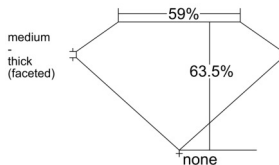

GIA®

FACSIMILE

GIA REPORT 7538305447

Verify this report at GIA.edu

GIA NATURAL DIAMOND DOSSIER®

September 04, 2025
GIA Report Number 7538305447
Shape and Cutting Style ..... Pear Brilliant
Measurements ..... 6.15 x 4.10 x 2.60 mm

GRADING RESULTS

Carat Weight ..... 0.40 carat
Color Grade ..... E
Clarity Grade VVS1

ADDITIONAL GRADING INFORMATION

Polish ..... Excellent
Symmetry ..... Very Good
Fluorescence ..... Medium Blue
Clarity Characteristics ..... Pinpoint
Inscription(s): GIA 7538305447

PROPORTIONS

Profile not to actual proportions

GRADING SCALES

GIA COLOR SCALE		GIA CLARITY SCALE			
COLORLESS	D	VERY VERY SLIGHTLY INCLUDED	FLAWLESS		
	E		INTERNALLY FLAWLESS		
	F	VERY SLIGHTLY INCLUDED	VVS₁		
	G		VVS₂		
	H		VS₁		
	NEAR COLORLESS	I	SLIGHTLY INCLUDED	VS₂	
		J		SI₁	
		FAINT	K	INCLUDED	SI₂
			L		I₁
			M		I₂
VERT LIGHT	N	LIGHT	I₃		
	O				
	P				
	Q				
	R