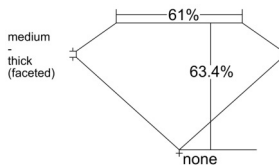

GIA®

FACSIMILE

GIA REPORT 7538335318

Verify this report at GIA.edu

GIA NATURAL DIAMOND DOSSIER®

September 10, 2025
GIA Report Number 7538335318
Shape and Cutting Style ..... Oval Brilliant
Measurements ..... 7.56 x 5.16 x 3.27 mm

GRADING RESULTS

Carat Weight ..... 0.81 carat
Color Grade ..... E
Clarity Grade VS1

ADDITIONAL GRADING INFORMATION

Polish ..... Excellent
Symmetry ..... Excellent
Fluorescence ..... Faint
Clarity Characteristics ..... Feather
Inscription(s): GIA 7538335318

PROPORTIONS

Profile not to actual proportions

GRADING SCALES

GIA COLOR SCALE		GIA CLARITY SCALE			
COLORLESS	D	VERY VERY SLIGHTLY INCLUDED	FLAWLESS		
	E		INTERNALLY FLAWLESS		
	F	VERY SLIGHTLY INCLUDED	VVS₁		
	G		VVS₂		
	H		VS₁		
	NEAR COLORLESS	I	SLIGHTLY INCLUDED	VS₂	
		J		SI₁	
		FAINT	K	INCLUDED	SI₂
			L		I₁
			M		I₂
N			I₃		
VERT LIGHT	O	LIGHT			
	P				
	Q				
	R				
	S				
	T				
	U				
	V				
W					
X					
Y					
Z