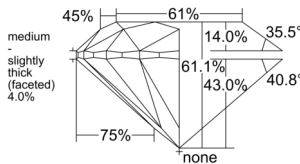

GIA®

FACSIMILE

GIA REPORT

7538354357

Verify this report at GIA.edu

GIA NATURAL DIAMOND DOSSIER®

September 09, 2025
GIA Report Number **7538354357**
Shape and Cutting Style ..... **Round Brilliant**
Measurements ..... **3.62 - 3.64 x 2.22 mm**

GRADING RESULTS

Carat Weight ..... **0.18 carat**
Color Grade ..... **E**
Clarity Grade **VS2**
Cut Grade ..... **Excellent**

ADDITIONAL GRADING INFORMATION

Polish ..... **Excellent**
Symmetry ..... **Excellent**
Fluorescence ..... **None**
Clarity Characteristics..... **Cloud, Crystal, Feather**
Inscription(s): **GIA 7538354357**

PROPORTIONS

Profile to actual proportions

GRADING SCALES

GIA COLOR SCALE

COLORLESS	D
	E
	F
	G
	H
	I
	J
NEAR COLORLESS	K
	L
Faint	M
	N
	O
	P
Very Light	Q
	R
	S
	T
	U
	V
	W
	X
	Y
Light	Z

GIA CLARITY SCALE

FLAWLESS	INTERNAL FLAWLESS	VERY VERY SLIGHTLY INCLUDED	VERY SLIGHTLY INCLUDED	SLIGHTLY INCLUDED	INCLUDED	
						FLAWLESS
		VVS₁	VVS₂	VS₁	VS₂	
			SI₁	SI₂	I₁	
					I₂	
					I₃	

GIA CUT SCALE

EXCELLENT
VERY GOOD
GOOD
FAIR
POOR