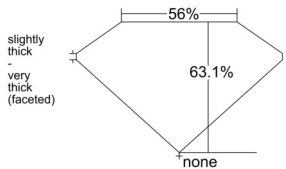

GIA®

FACSIMILE

GIA REPORT 7538362898

Verify this report at GIA.edu

GIA NATURAL DIAMOND DOSSIER®

September 11, 2025
GIA Report Number 7538362898
Shape and Cutting Style ..... Pear Brilliant
Measurements ..... 7.50 x 4.97 x 3.14 mm

GRADING RESULTS

Carat Weight ..... 0.70 carat
Color Grade I
Clarity Grade SI2

ADDITIONAL GRADING INFORMATION

Polish ..... Excellent
Symmetry ..... Excellent
Fluorescence ..... None
Clarity Characteristics ..... Crystal
Inscription(s): GIA 7538362898

PROPORTIONS

Profile not to actual proportions

GRADING SCALES

GIA COLOR SCALE		GIA CLARITY SCALE			
COLORLESS	D	VERY VERY SLIGHTLY INCLUDED	FLAWLESS		
	E		INTERNALLY FLAWLESS		
	F	VERY SLIGHTLY INCLUDED	VVS₁		
	G		VVS₂		
	H		VS₁		
	NEAR COLORLESS	I	SLIGHTLY INCLUDED	SI₁	
		J		SI₂	
		FAINT	K	INCLUDED	I₁
			L		I₂
			M		I₃
VERT LIGHT	N				
	O				
	P				
	Q				
	R				
LIGHT	S				
	T				
	U				
	V				
	W				
X					
Y					
Z