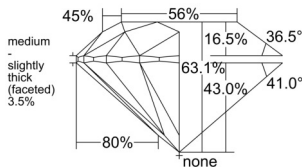

GIA®

FACSIMILE

GIA REPORT 7538378561

Verify this report at GIA.edu

GIA NATURAL DIAMOND DOSSIER®

September 11, 2025
GIA Report Number 7538378561
Shape and Cutting Style ..... Round Brilliant
Measurements ..... 4.60 - 4.62 x 2.91 mm

GRADING RESULTS

Carat Weight ..... 0.38 carat
Color Grade ..... F
Clarity Grade VS1
Cut Grade ..... Excellent

ADDITIONAL GRADING INFORMATION

Polish ..... Excellent
Symmetry ..... Excellent
Fluorescence ..... None
Clarity Characteristics ..... Cloud, Pinpoint
Inscription(s): GIA 7538378561

PROPORTIONS

GRADING SCALES

GIA COLOR SCALE

COLORLESS	D
	E
	F
	G
	H
	I
	J
NEAR COLORLESS	K
	L
Faint	M
	N
	O
	P
Very Light	Q
	R
	S
	T
	U
	V
Light	W
	X
	Y
	Z

GIA CLARITY SCALE

FLAWLESS	INTERNAL FLAWLESS	
		FLAWLESS
VERY VERY SLIGHTLY INCLUDED	VVS₁	
	VVS₂	
VERY SLIGHTLY INCLUDED	VS₁	
	VS₂	
SLIGHTLY INCLUDED	SI₁	
	SI₂	
INCLUDED	I₁	
	I₂	
	I₃	

GIA CUT SCALE

EXCELLENT
VERY GOOD
GOOD
FAIR
POOR