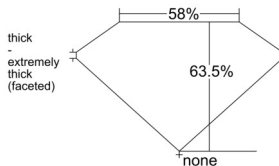

GIA®

FACSIMILE

GIA REPORT 7538423288

Verify this report at GIA.edu

GIA NATURAL DIAMOND DOSSIER®

September 15, 2025
GIA Report Number 7538423288
Shape and Cutting Style ..... Oval Brilliant
Measurements ..... 6.33 x 4.39 x 2.79 mm

GRADING RESULTS

Carat Weight ..... 0.50 carat
Color Grade ..... D
Clarity Grade VS1

ADDITIONAL GRADING INFORMATION

Polish ..... Excellent
Symmetry ..... Very Good
Fluorescence ..... None
Clarity Characteristics..... Crystal, Feather, Needle, Pinpoint
Inscription(s): GIA 7538423288

PROPORTIONS

Profile not to actual proportions

GRADING SCALES

GIA COLOR SCALE		GIA CLARITY SCALE	
COLORLESS	D	VERY VERY SLIGHTLY INCLUDED	FLAWLESS
	E		INTERNALLY FLAWLESS
	F		VVS₁
	G		VVS₂
	H		VS₁
	I		VS₂
	J		SI₁
	K		SI₂
	L		I₁
	M		I₂
NEAR COLORLESS	N	SLIGHTLY INCLUDED	I₃
	O		
	P		
	Q		
FAINT	R		
	S		
	T		
	U		
VERT LIGHT	V		
	W		
	X		
	Y		
LIGHT	Z