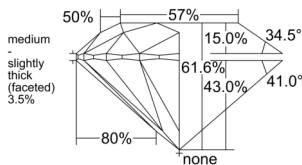

GIA®

FACSIMILE

GIA REPORT 7538426748

Verify this report at GIA.edu

GIA NATURAL DIAMOND DOSSIER®

September 16, 2025
GIA Report Number 7538426748
Shape and Cutting Style ..... Round Brilliant
Measurements ..... 4.24 - 4.25 x 2.61 mm

GRADING RESULTS

Carat Weight ..... 0.28 carat
Color Grade ..... F
Clarity Grade VS1
Cut Grade ..... Excellent

ADDITIONAL GRADING INFORMATION

Polish ..... Excellent
Symmetry ..... Excellent
Fluorescence ..... None
Clarity Characteristics ..... Feather, Cloud
Inscription(s): GIA 7538426748

PROPORTIONS

GRADING SCALES

GIA COLOR SCALE

COLORESS	D
	E
	F
	G
	H
	I
	J
NEAR COLORESS	K
	L
FANIT	M
	N
	O
	P
	R
	S
	T
	U
	V
	W
	X
	Y
LIGHT	Z

GIA CLARITY SCALE

FLAWLESS	INTERNAL FLAWLESS	
		FLAWLESS
VERY VERY SLIGHTLY INCLUDED	VVS₁	
	VVS₂	
VERY SLIGHTLY INCLUDED	VS₁	
	VS₂	
SLIGHTLY INCLUDED	SI₁	
	SI₂	
INCLUDED	I₁	
	I₂	
	I₃	

GIA CUT SCALE

EXCELLENT
VERY GOOD
GOOD
FAIR
POOR