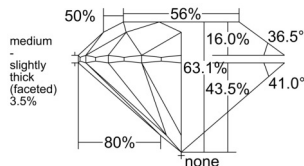

GIA®

FACSIMILE

GIA REPORT

7538428038

Verify this report at GIA.edu

GIA NATURAL DIAMOND DOSSIER®

September 16, 2025

GIA Report Number 7538428038

Shape and Cutting Style ..... Round Brilliant

Measurements ..... 5.38 - 5.40 x 3.40 mm

GRADING RESULTS

Carat Weight ..... 0.61 carat

Color Grade ..... D

Clarity Grade VS1

Cut Grade ..... Excellent

ADDITIONAL GRADING INFORMATION

Polish ..... Excellent

Symmetry ..... Excellent

Fluorescence ..... Faint

Clarity Characteristics..... Crystal, Feather, Needle, Pinpoint

Inscription(s): GIA 7538428038

PROPORTIONS

Profile to actual proportions

GRADING SCALES

GIA COLOR SCALE

COLORLESS	D
	E
	F
	G
	H
	I
NEAR COLORLESS	J
	K
	L
FAIN	M
	N
	O
	P
VERY LIGHT	Q
	R
	S
	T
	U
	V
LIGHT	W
	X
	Y
	Z

GIA CLARITY SCALE

FLAWLESS	VERY VERY SLIGHTLY INCLUDED	VS₁	VS₂	VS₁	VS₂	SI₁	SI₂	I₁	I₂	I₃	
											INTERNALLY FLAWLESS

GIA CUT SCALE

EXCELLENT
VERY GOOD
GOOD
FAIR
POOR