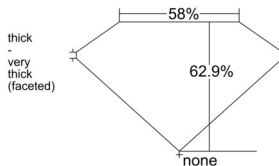

GIA®

FACSIMILE

GIA REPORT 7538468615

Verify this report at GIA.edu

GIA NATURAL DIAMOND DOSSIER®

September 20, 2025
GIA Report Number **7538468615**
Shape and Cutting Style ..... **Pear Brilliant**
Measurements ..... **7.02 x 4.51 x 2.84 mm**

GRADING RESULTS

Carat Weight ..... **0.54 carat**
Color Grade ..... **G**
Clarity Grade **VVS1**

ADDITIONAL GRADING INFORMATION

Polish ..... **Excellent**
Symmetry ..... **Excellent**
Fluorescence ..... **Medium Blue**
Clarity Characteristics..... **Feather, Cavity**
Inscription(s): **GIA 7538468615**

PROPORTIONS

Profile not to actual proportions

GRADING SCALES

GIA COLOR SCALE		GIA CLARITY SCALE			
COLORLESS	D	VERY VERY SLIGHTLY INCLUDED	FLAWLESS		
	E		INTERNALLY FLAWLESS		
	F	VERY SLIGHTLY INCLUDED	VVS₁		
	G		VVS₂		
	H		VS₁		
	NEAR COLORLESS	I	SLIGHTLY INCLUDED	VS₂	
		J		SI₁	
		FAINT	K	INCLUDED	SI₂
			L		I₁
			M		I₂
VERT LIGHT	N	LIGHT	I₃		
	O				
	P				
	Q				
	R				
	S				
	T