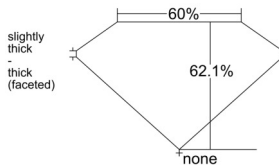

GIA®

FACSIMILE

GIA REPORT 7538477048

Verify this report at GIA.edu

GIA NATURAL DIAMOND DOSSIER®

September 18, 2025
GIA Report Number **7538477048**
Shape and Cutting Style ..... **Pear Brilliant**
Measurements ..... **7.04 x 4.59 x 2.85 mm**

GRADING RESULTS

Carat Weight ..... **0.53 carat**
Color Grade ..... **G**
Clarity Grade **VS2**

ADDITIONAL GRADING INFORMATION

Polish ..... **Excellent**
Symmetry ..... **Excellent**
Fluorescence ..... **None**
Clarity Characteristics ..... **Feather, Crystal**
Inscription(s): **GIA 7538477048**

PROPORTIONS

Profile not to actual proportions

GRADING SCALES

GIA COLOR SCALE		GIA CLARITY SCALE			
COLORLESS	D	VERY VERY SLIGHTLY INCLUDED	FLAWLESS		
	E		INTERNALLY FLAWLESS		
	F	VERY SLIGHTLY INCLUDED	VVS₁		
	G		VVS₂		
	H		VS₁		
	NEAR COLORLESS	I	SLIGHTLY INCLUDED	VS₂	
		J		SI₁	
		FAINT	K	INCLUDED	SI₂
			L		I₁
			M		I₂
VERT LIGHT	N	INCLUDED	I₃		
	O				
	P				
	Q				
	R				
LIGHT	S				
	T				
	U				
	V				
	W				
X					
Y					
Z