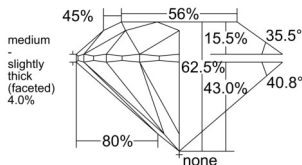

GIA®

FACSIMILE

GIA REPORT 7538478728

Verify this report at GIA.edu

GIA NATURAL DIAMOND DOSSIER®

September 19, 2025
GIA Report Number **7538478728**
Shape and Cutting Style ..... **Round Brilliant**
Measurements ..... **5.27 - 5.29 x 3.30 mm**

GRADING RESULTS

Carat Weight ..... **0.57 carat**
Color Grade ..... **H**
Clarity Grade **VS1**
Cut Grade ..... **Excellent**

ADDITIONAL GRADING INFORMATION

Polish ..... **Excellent**
Symmetry ..... **Excellent**
Fluorescence ..... **None**
Clarity Characteristics..... **Feather, Pinpoint**
Inscription(s): **GIA 7538478728**

PROPORTIONS

Profile to actual proportions